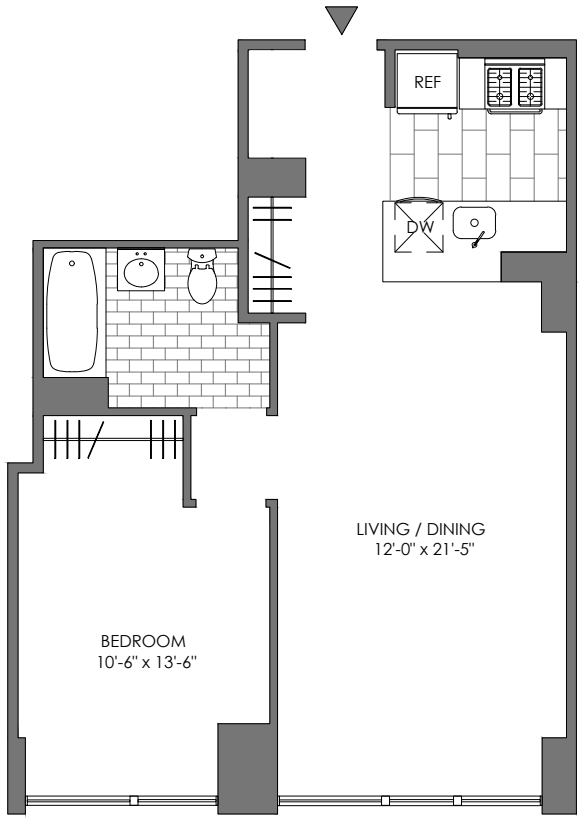

33BOND

B R O O K L Y N