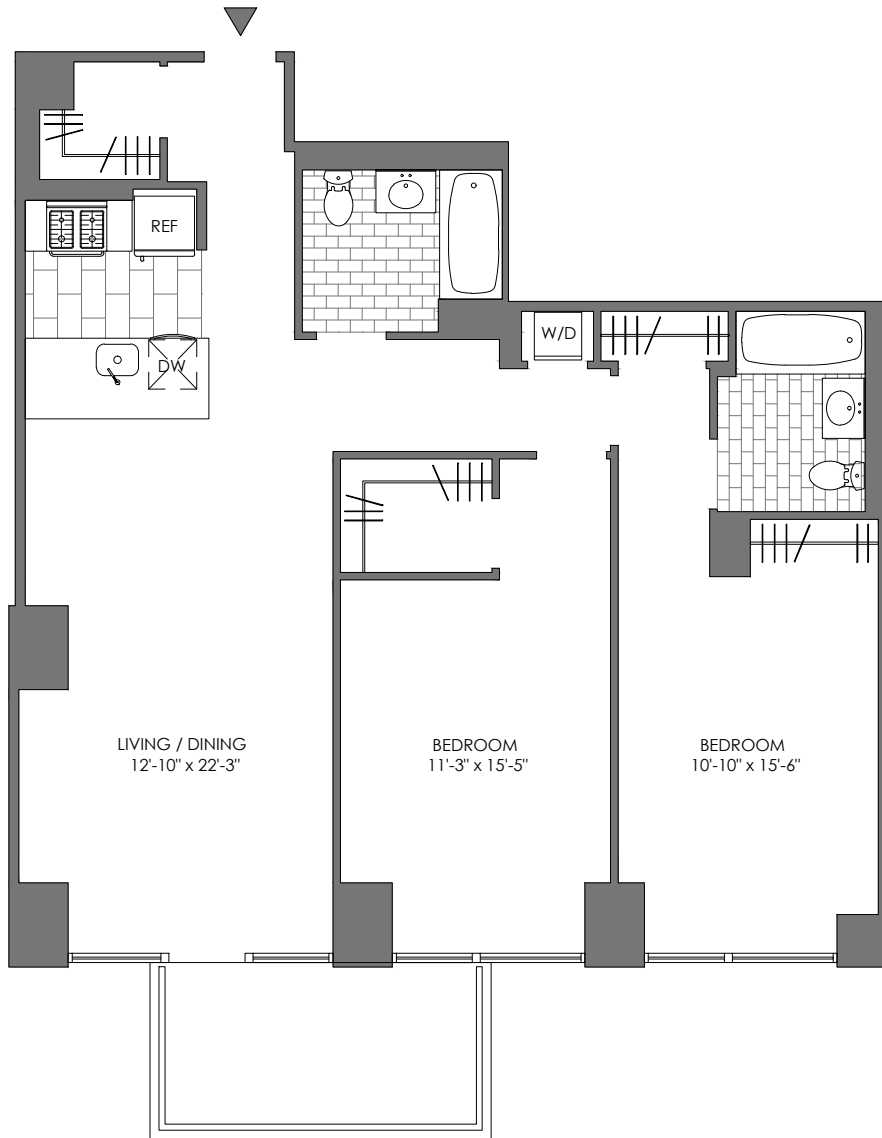

33BOND

B R O O K L Y N

APARTMENT 35

FLOOR 15

2 Bedroom - 2 Bath

Balcony

All dimensions are approximate and subject to normal construction variances and tolerances.