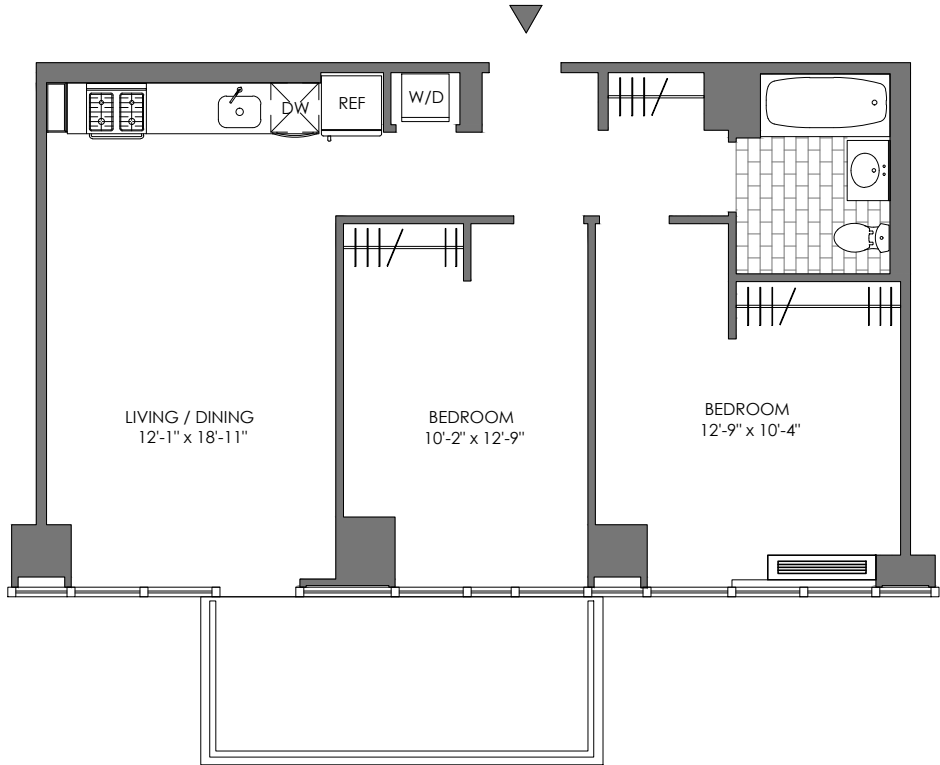

33BOND

B R O O K L Y N

APARTMENT 07

FLOOR 18-PH

2 Bedroom - 1 Bath

Balcony