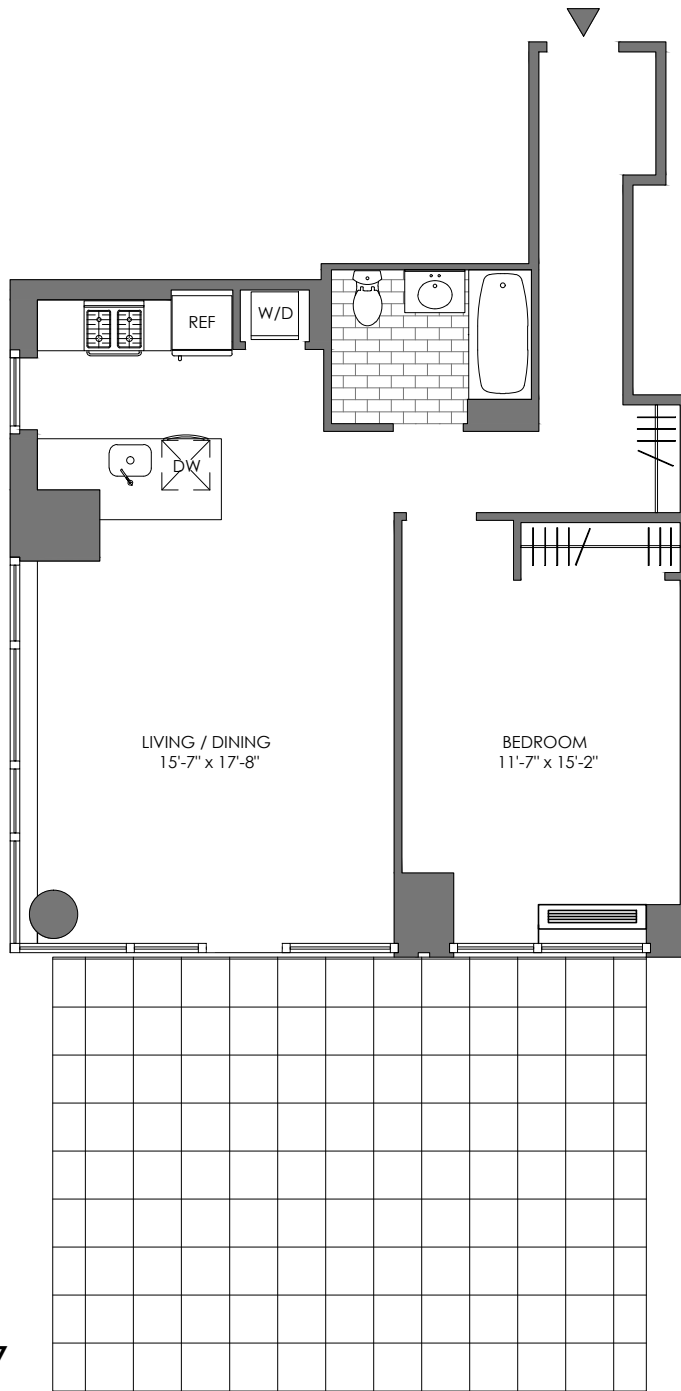

33BOND

B R O O K L Y N

APARTMENT 37

FLOOR 3

1 Bedroom - 1 Bath

Terrace

All dimensions are approximate and subject to normal construction variances and tolerances.

TFC.COM