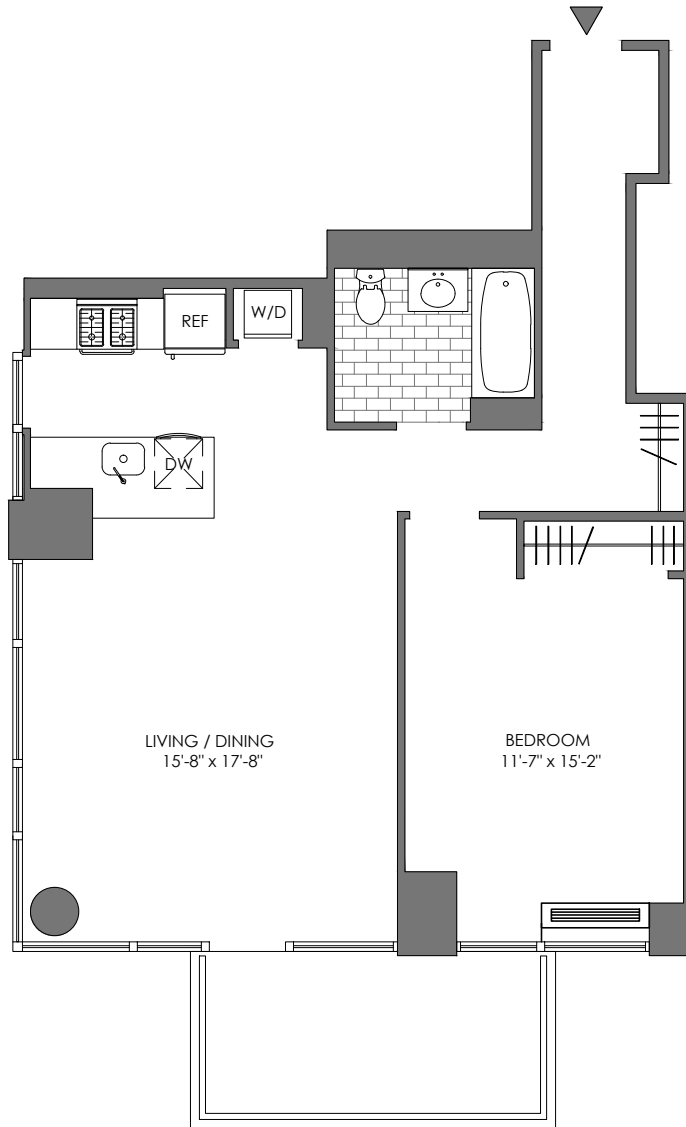

33BOND

B R O O K L Y N

APARTMENT 37

FLOOR 4-15

1 Bedroom - 1 Bath

Balcony

All dimensions are approximate and subject to normal construction variances and tolerances.

TFC.COM