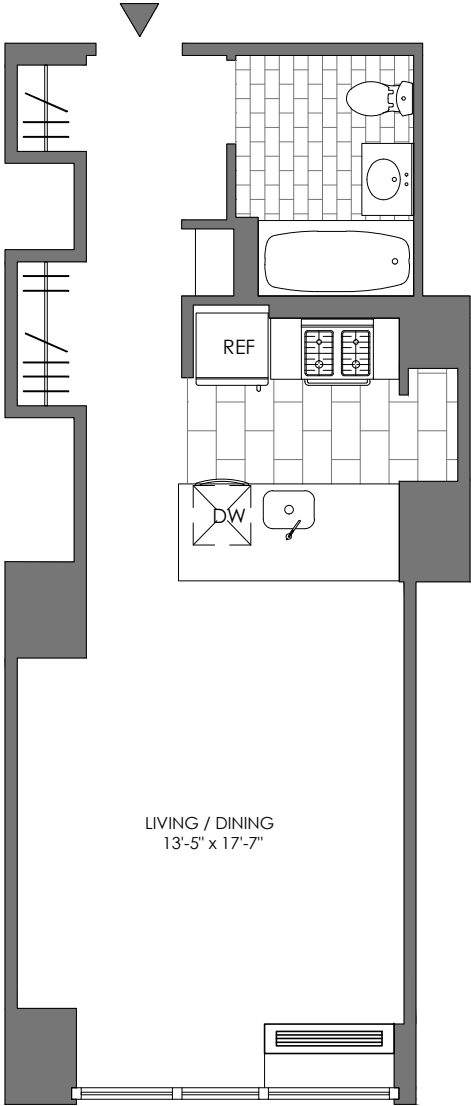

33BOND

B R O O K L Y N

LIVING / DINING
13'-5" x 17'-7"

APARTMENT 07

FLOOR 4-15

Studio