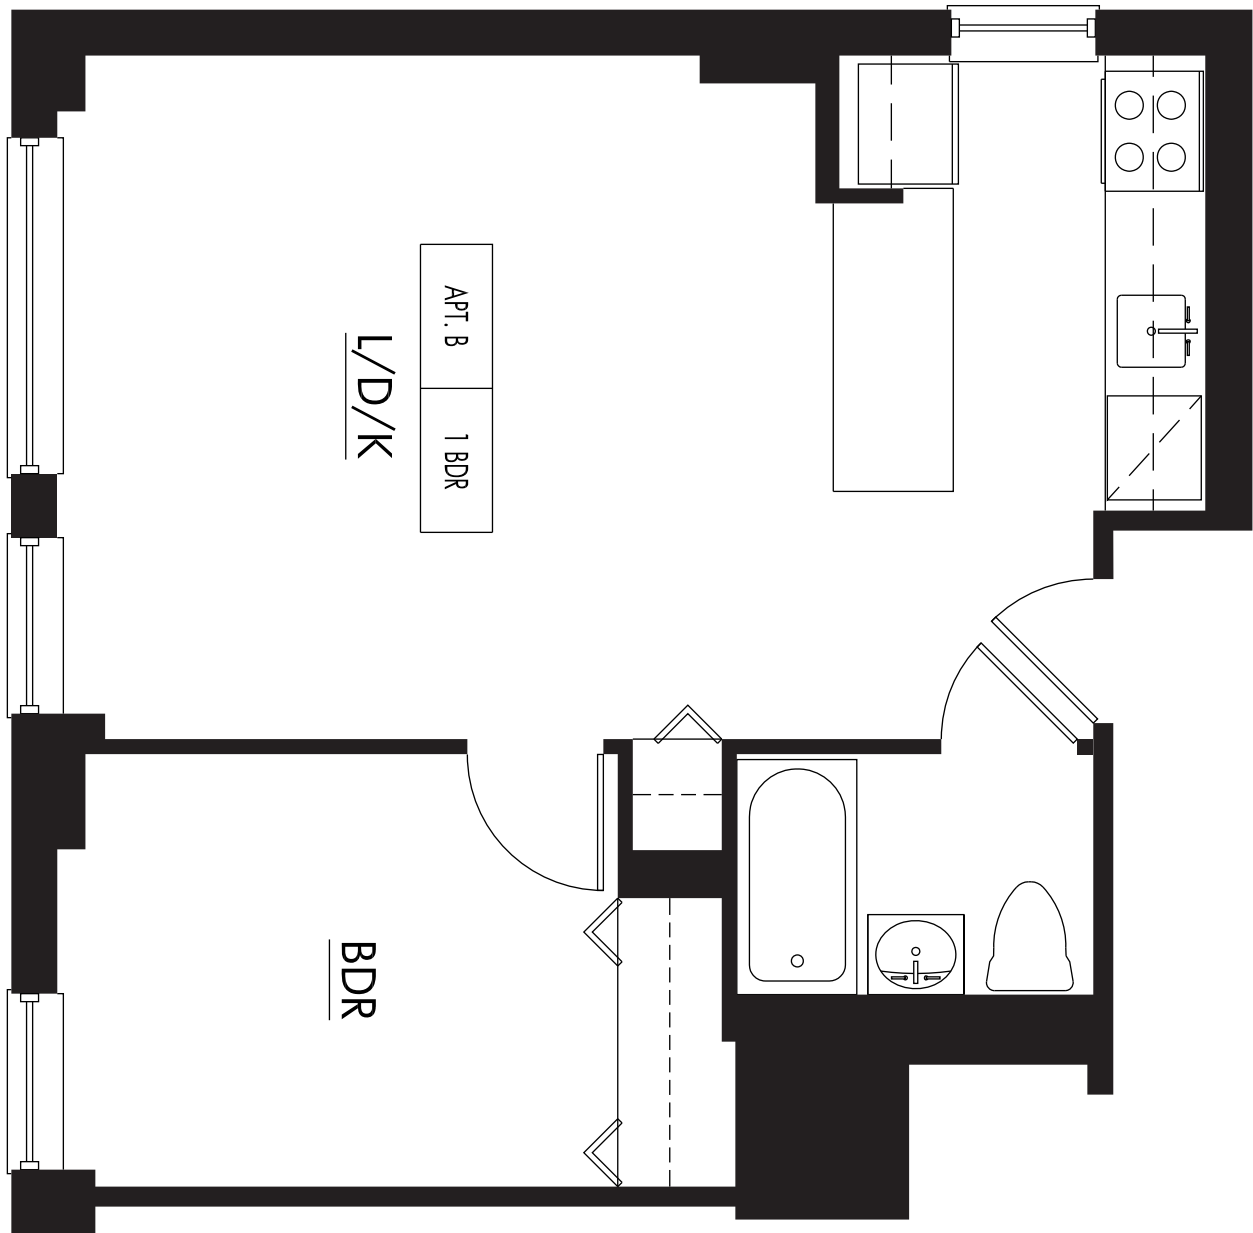

PLAZA WEST

444 West 35 Street
New York, NY 10001
212.425.0200

UNIT B

Floors 2 - 17

All dimensions are approximate and subject to normal construction variances and tolerances.

TFCORNERSTONE
Building on Tradition