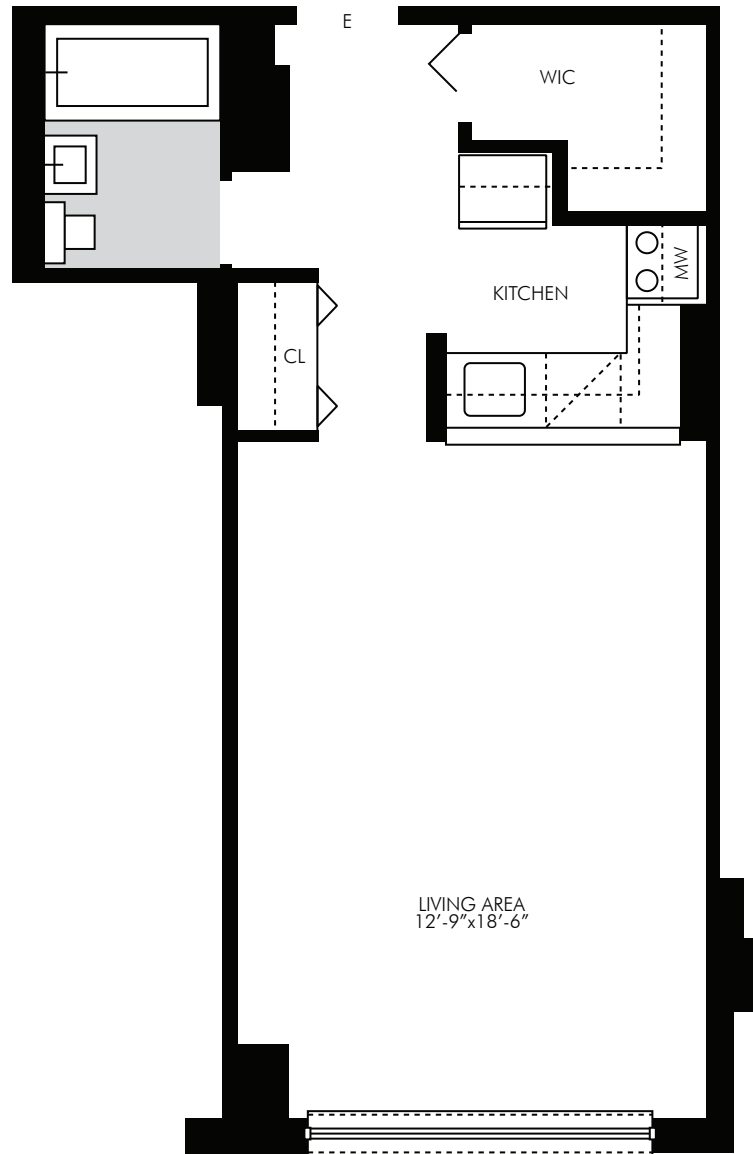

PLAZA EAST

APARTMENT: E | FLOORS: 2-15

340 EAST 34TH STREET NEW YORK, NY 10016 | 212-779-1313

TFCORNERSTONE | TFCORNERSTONE.COM

ALL LAYOUTS AND DETAILS SHOWN ARE APPROXIMATE