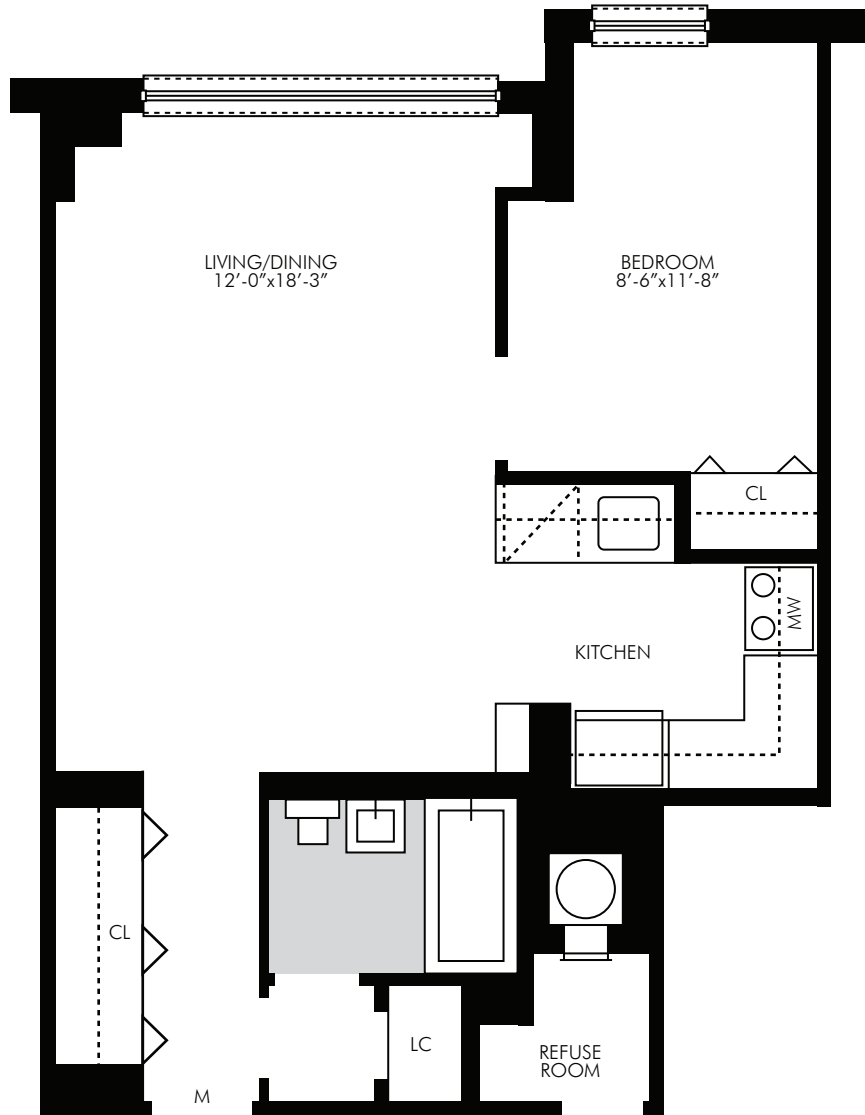

# PLAZA EAST

APARTMENT: M | FLOORS: 2-15

340 EAST 34TH STREET NEW YORK, NY 10016 | 212-779-1313

**TFCORNERSTONE** | TFCORNERSTONE.COM

ALL LAYOUTS AND DETAILS SHOWN ARE APPROXIMATE