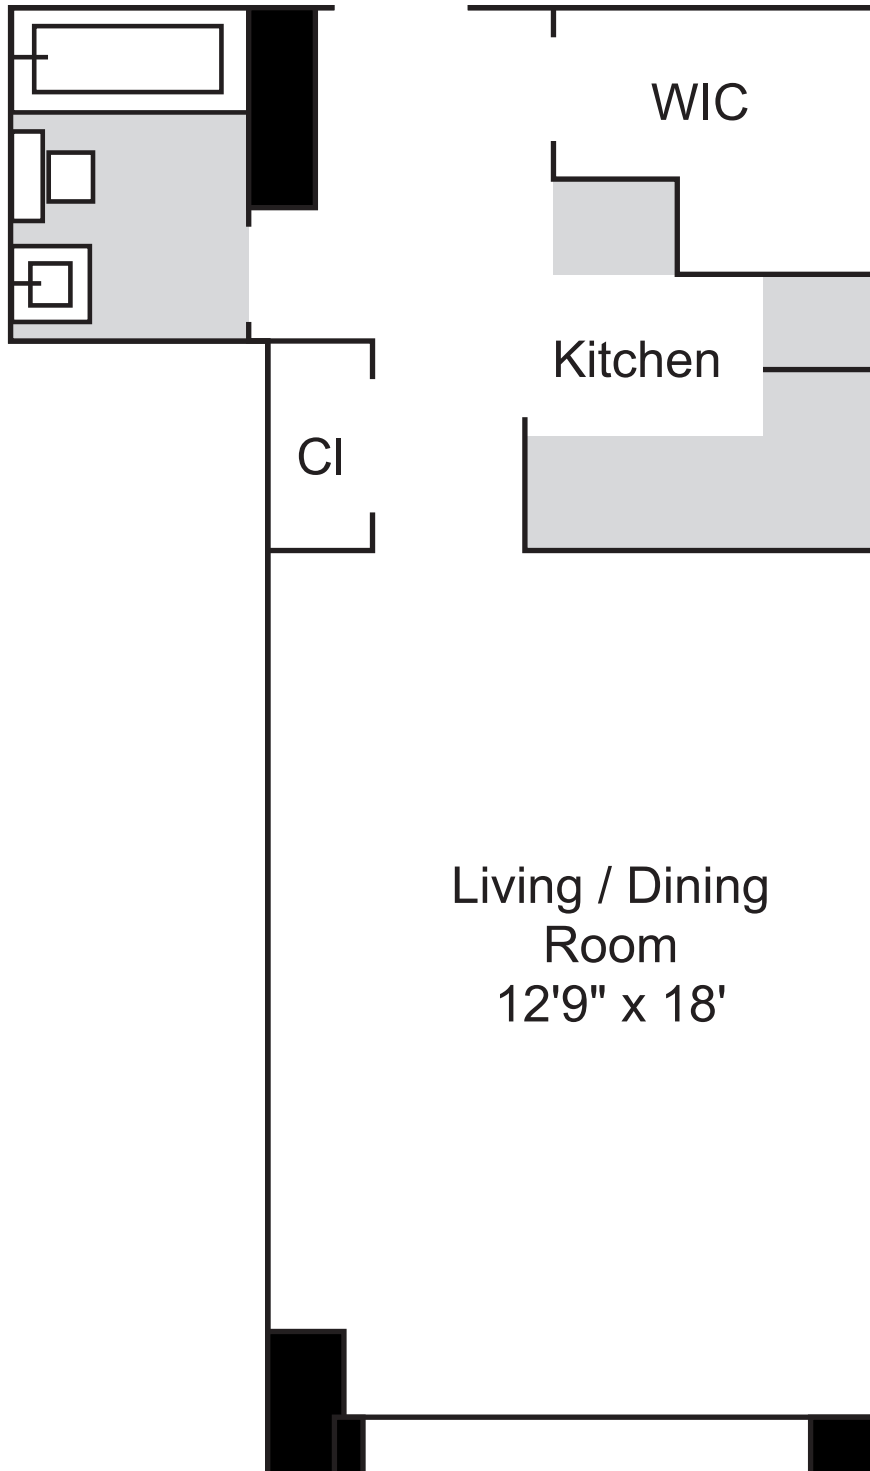

PLAZA EAST

340 East 34th Street
New York, NY 10016
212.779.1313

UNIT E

Floors 2 - 15

All dimensions are approximate and subject to normal construction variances and tolerances.

TFCORNERSTONE
Building on Tradition