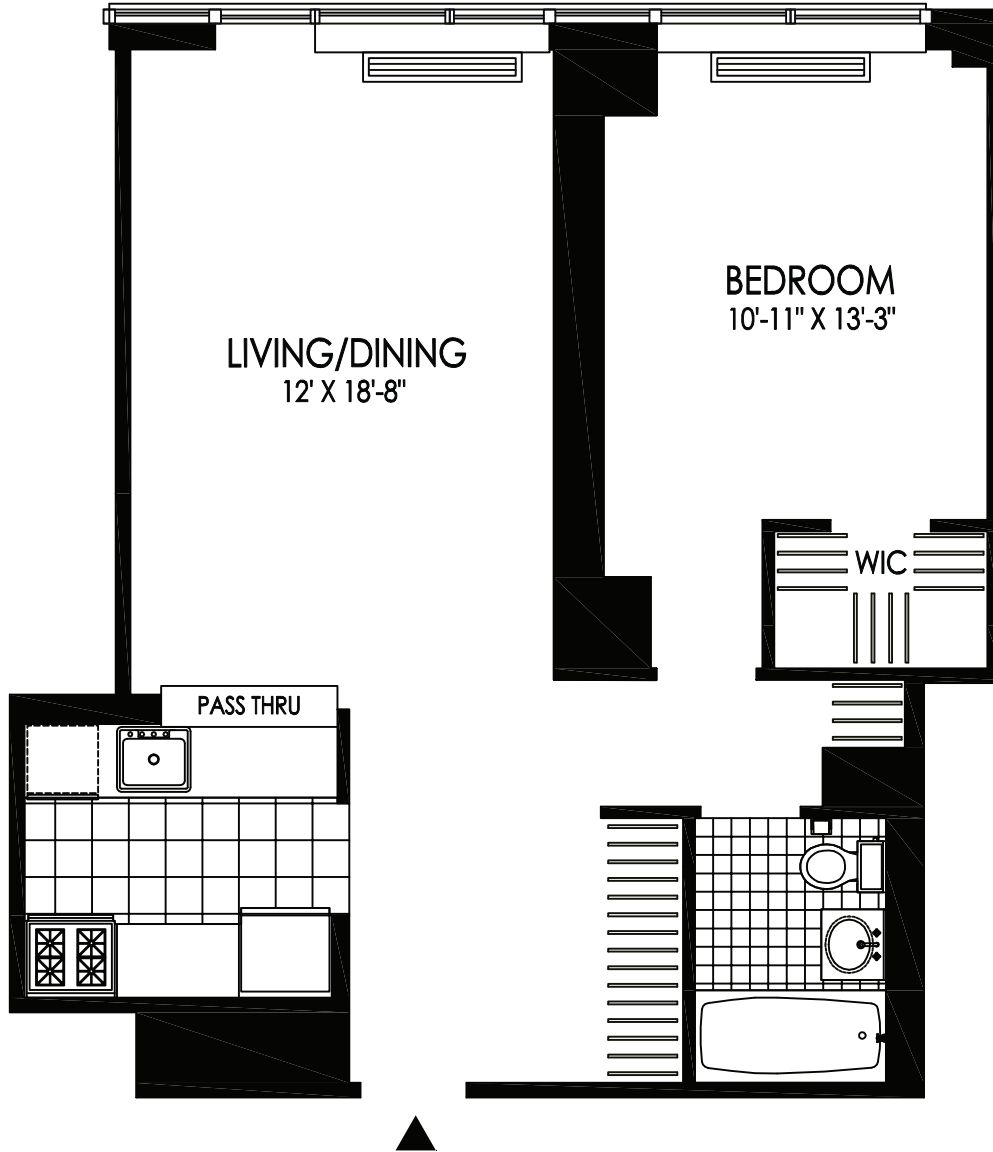

EAST COAST

4720 Center Blvd
Long Island City, NY 11109
718.606.9440

UNIT 08

Floors 22

All dimensions are approximate and subject to normal construction variances and tolerances.

TFCORNERSTONE
Building on Tradition