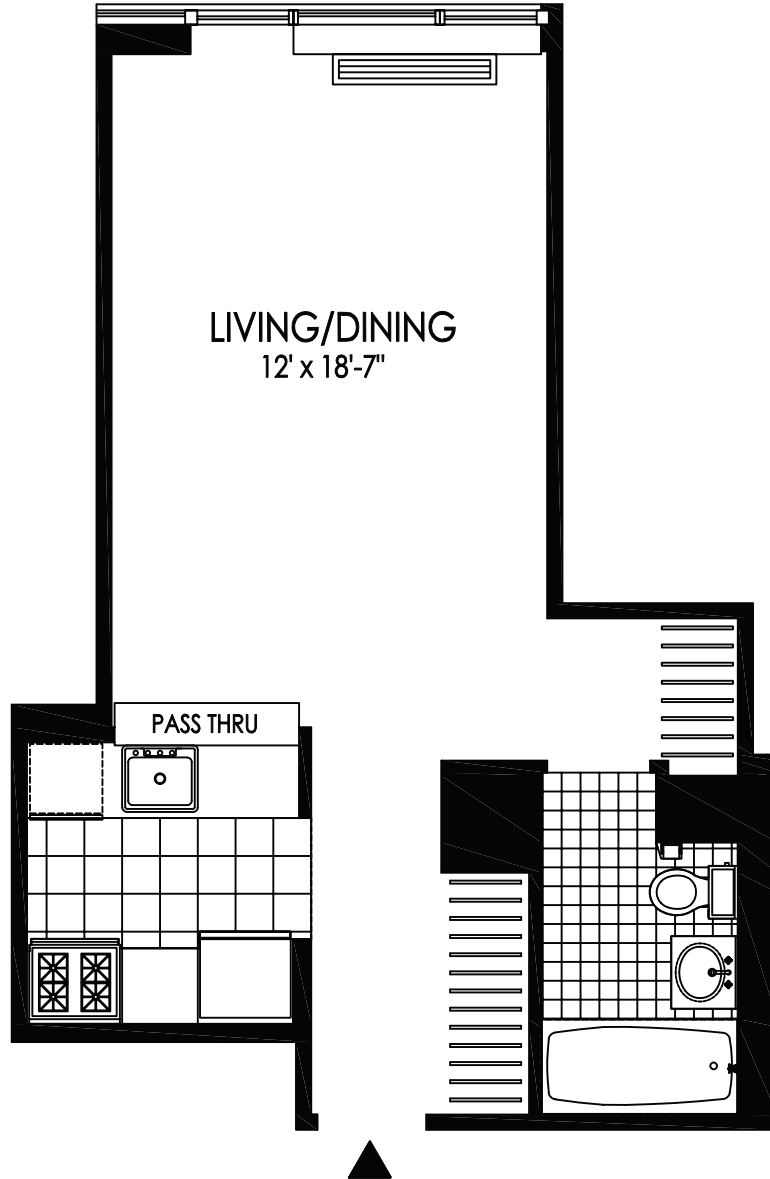

EAST COAST

4720 Center Blvd
Long Island City, NY 11109
718.606.9440

UNIT 07

Floors 8

All dimensions are approximate and subject to normal construction variances and tolerances.

TFCORNERSTONE
Building on Tradition