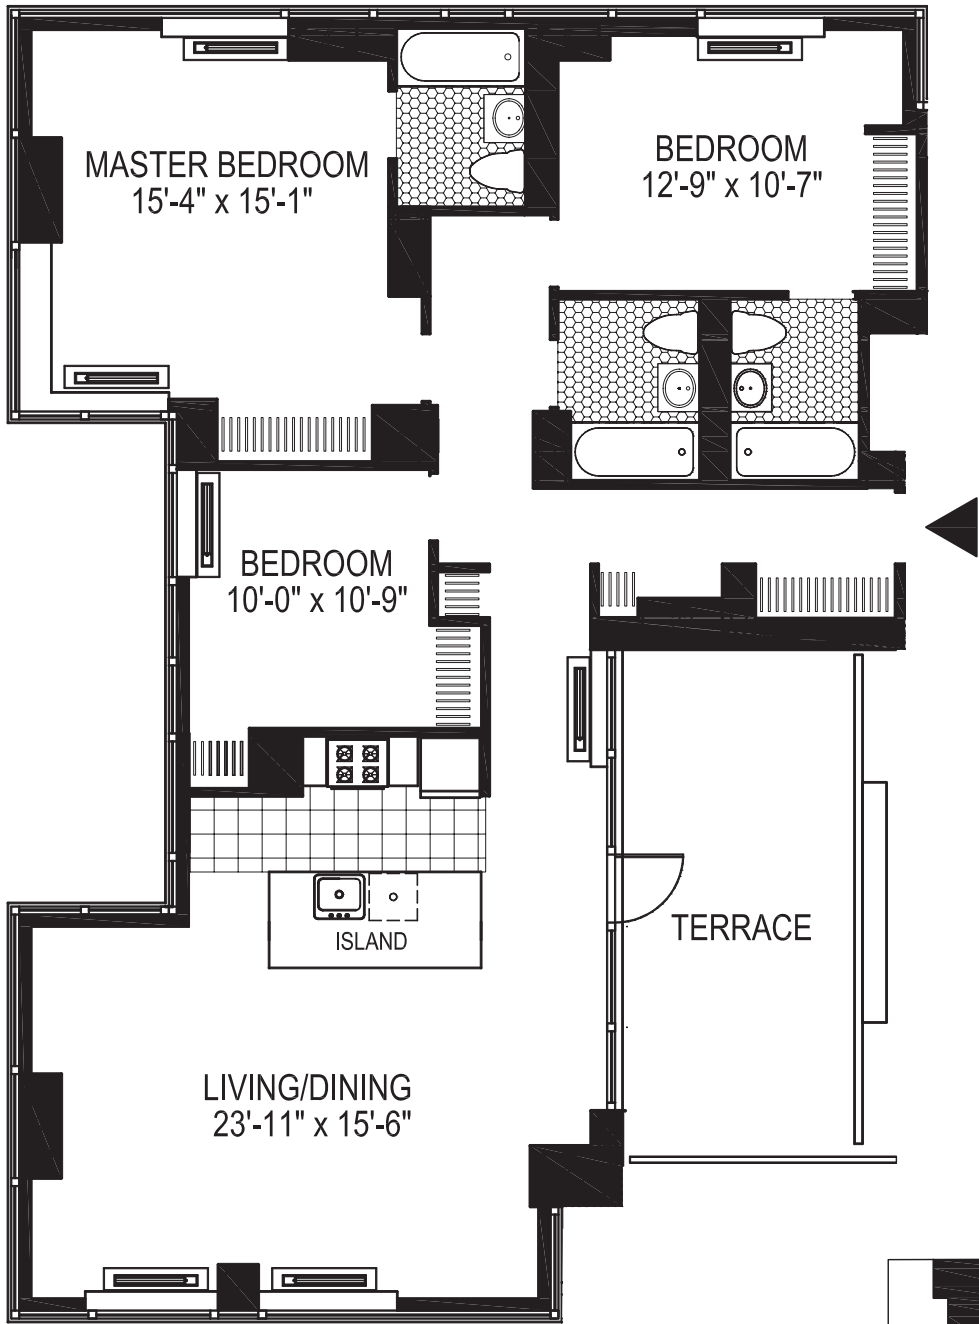

TWO GOLD

UNIT: A | FLOOR: PENTHOUSE

2 GOLD ST NEW YORK, NY 10038 | 2GOLDSTREET.COM | 212-222-4653

TFCORNERSTONE | TFCORNERSTONE.COM

ALL LAYOUTS AND DETAILS SHOWN ARE APPROXIMATE