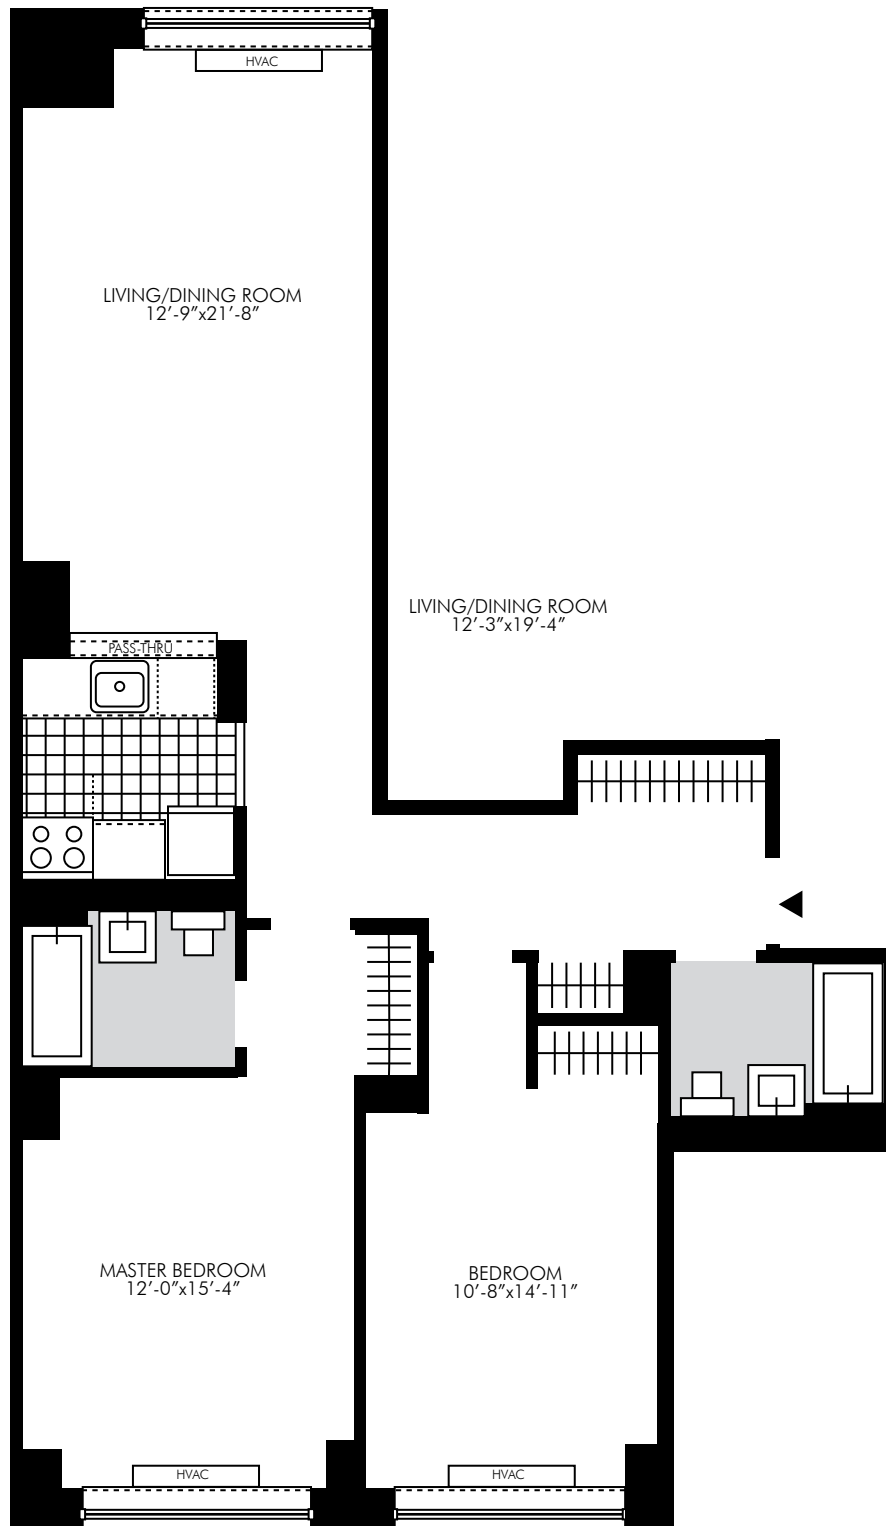

CHELSEA CENTRO

200-220 West 26th Street

New York, NY 10001

212.425.0200

UNIT B

Floors 4 - 11

All dimensions are approximate and subject to normal construction variances and tolerances.

TFCORNERSTONE
Building on Tradition