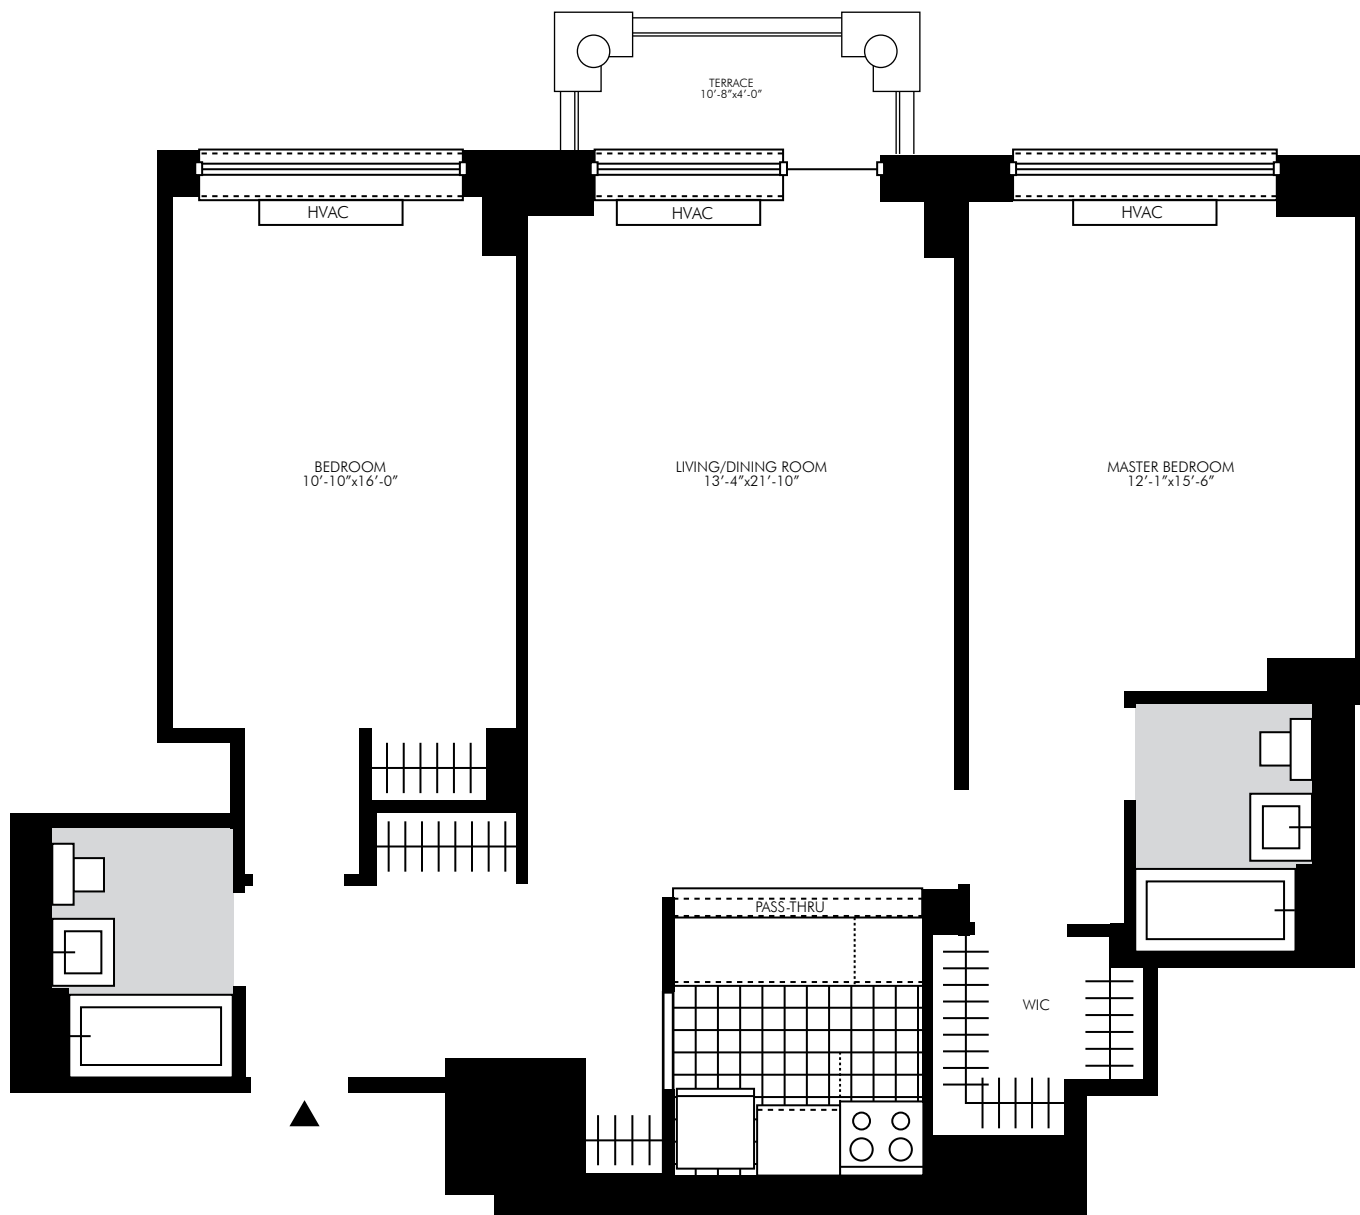

CHELSEA CENTRO

200-220 West 26th Street
New York, NY 10001
212.425.0200

UNIT D
Floors 12 - 18

All dimensions are approximate and subject to normal construction variances and tolerances.

TFCORNERSTONE
Building on Tradition