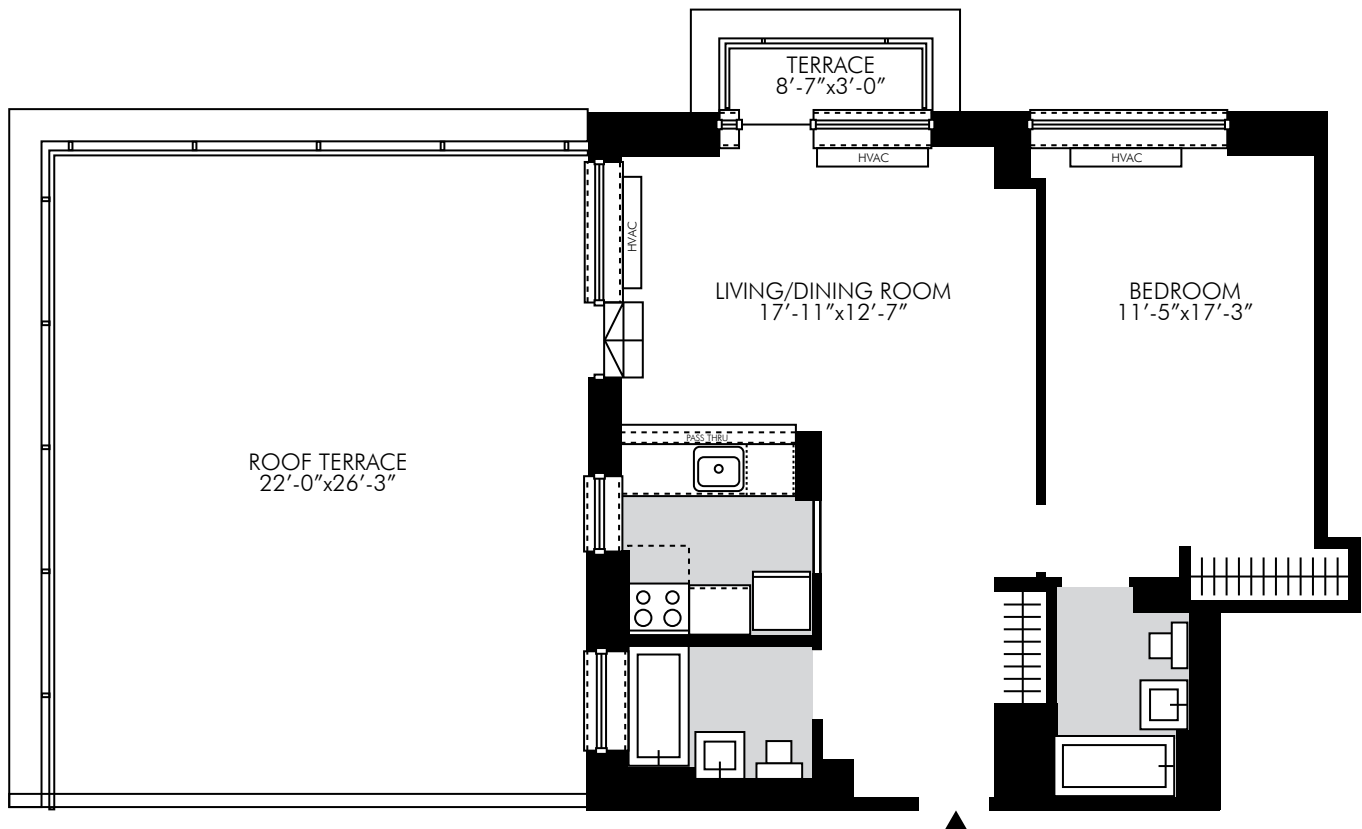

CHELSEA CENTRO

200-220 West 26th Street
New York, NY 10001
212.425.0200

UNIT C
Floor Penthouse

All dimensions are approximate and subject to normal construction variances and tolerances.

TFCORNERSTONE
Building on Tradition