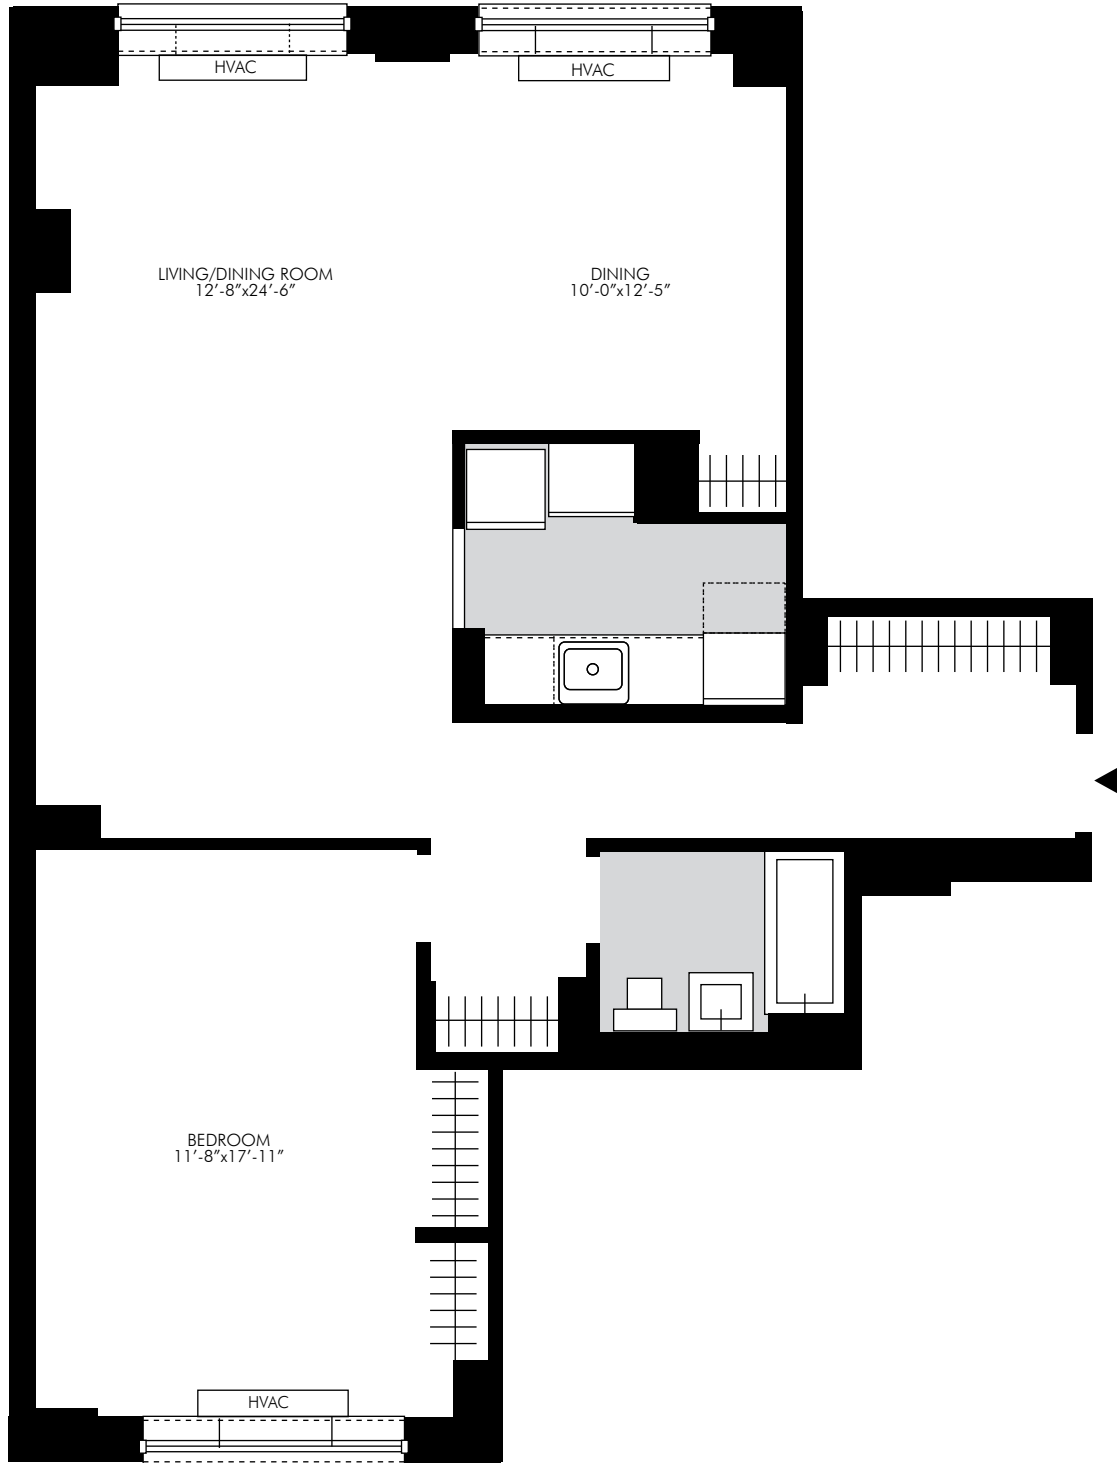

CHELSEA CENTRO

200-220 West 26th Street
New York, NY 10001
212.425.0200

UNIT 03

Floor 11

All dimensions are approximate and subject to normal construction variances and tolerances.

TF CORNERSTONE
Building on Tradition