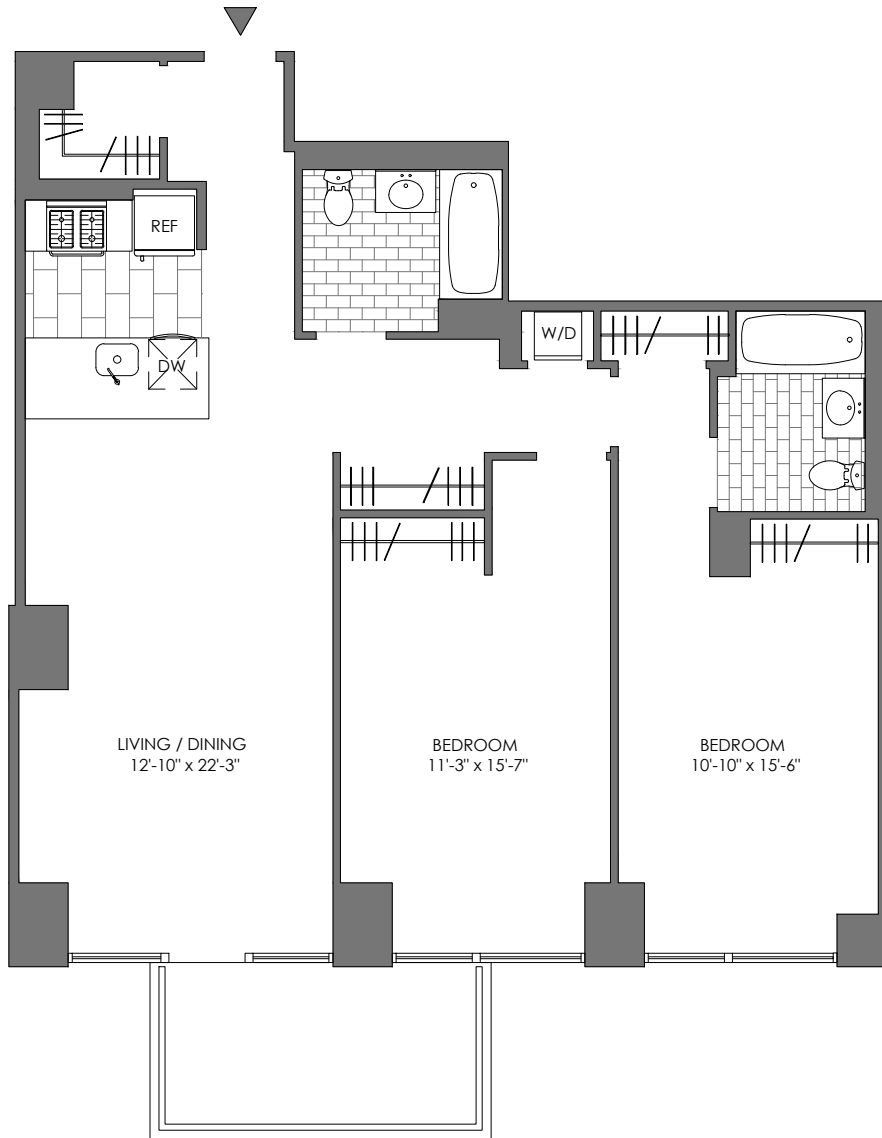

33BOND

B R O O K L Y N

APARTMENT 35

FLOOR 4-14

2 Bedroom - 2 Bath

Balcony

All dimensions are approximate and subject to normal construction variances and tolerances.

TFC.COM