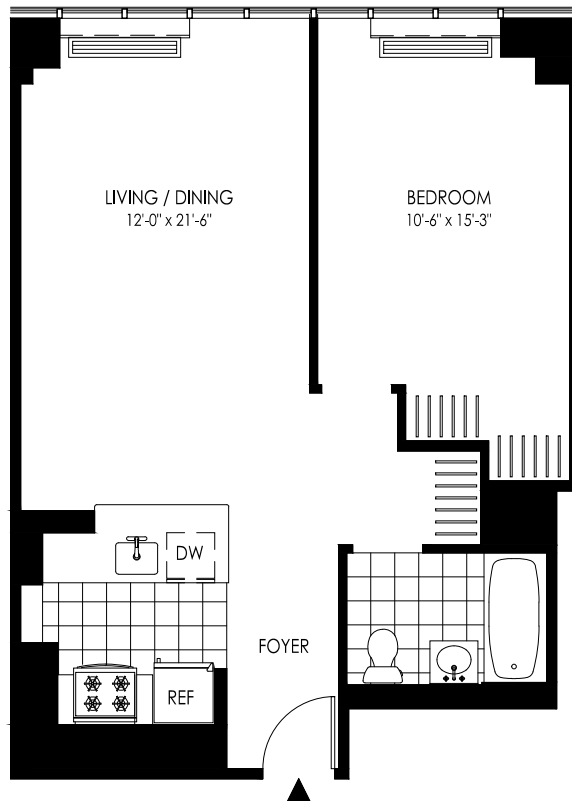

4610 CENTER BLVD

APARTMENT: 16 | FLOORS: 9-25, PH

4610 CENTER BOULEVARD, LONG ISLAND CITY, NY 11109 | 718-606-9440

TFCORNERSTONE | TFCORNERSTONE.COM

ALL LAYOUTS AND DETAILS SHOWN ARE APPROXIMATE