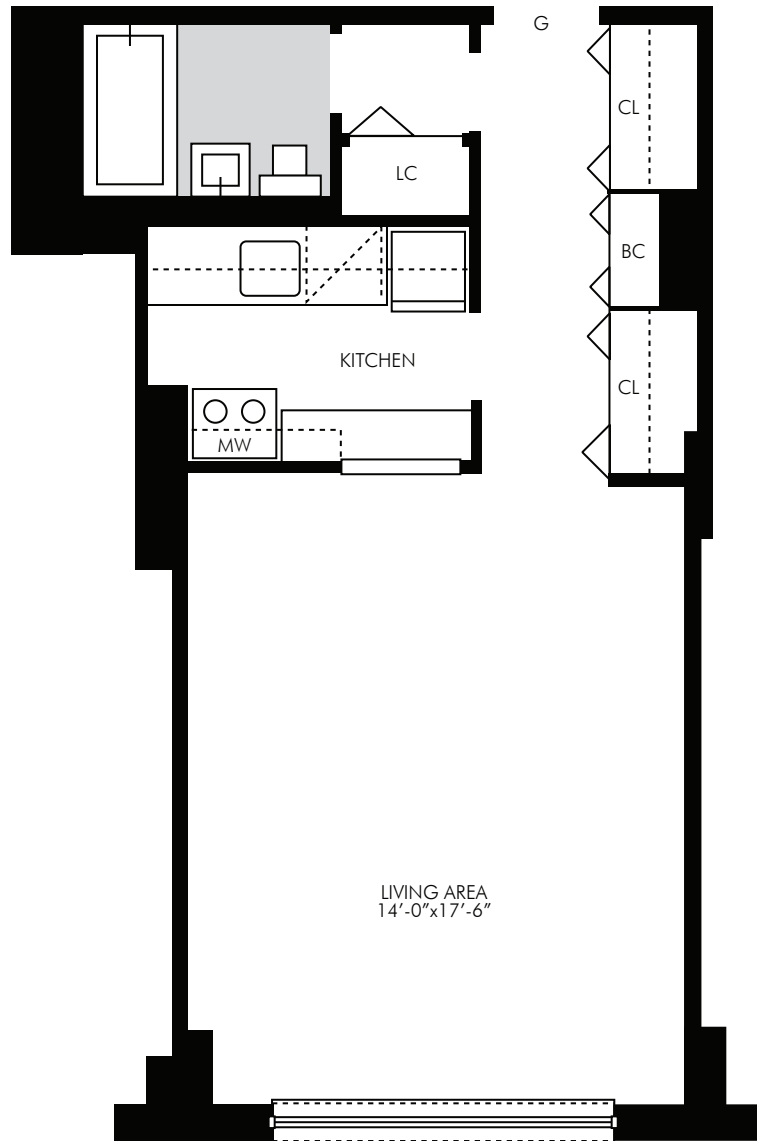

PLAZA EAST

APARTMENT: G | FLOORS: 2-15

340 EAST 34TH STREET NEW YORK, NY 10016 | 212-779-1313

TFCORNERSTONE | TFCORNERSTONE.COM

ALL LAYOUTS AND DETAILS SHOWN ARE APPROXIMATE